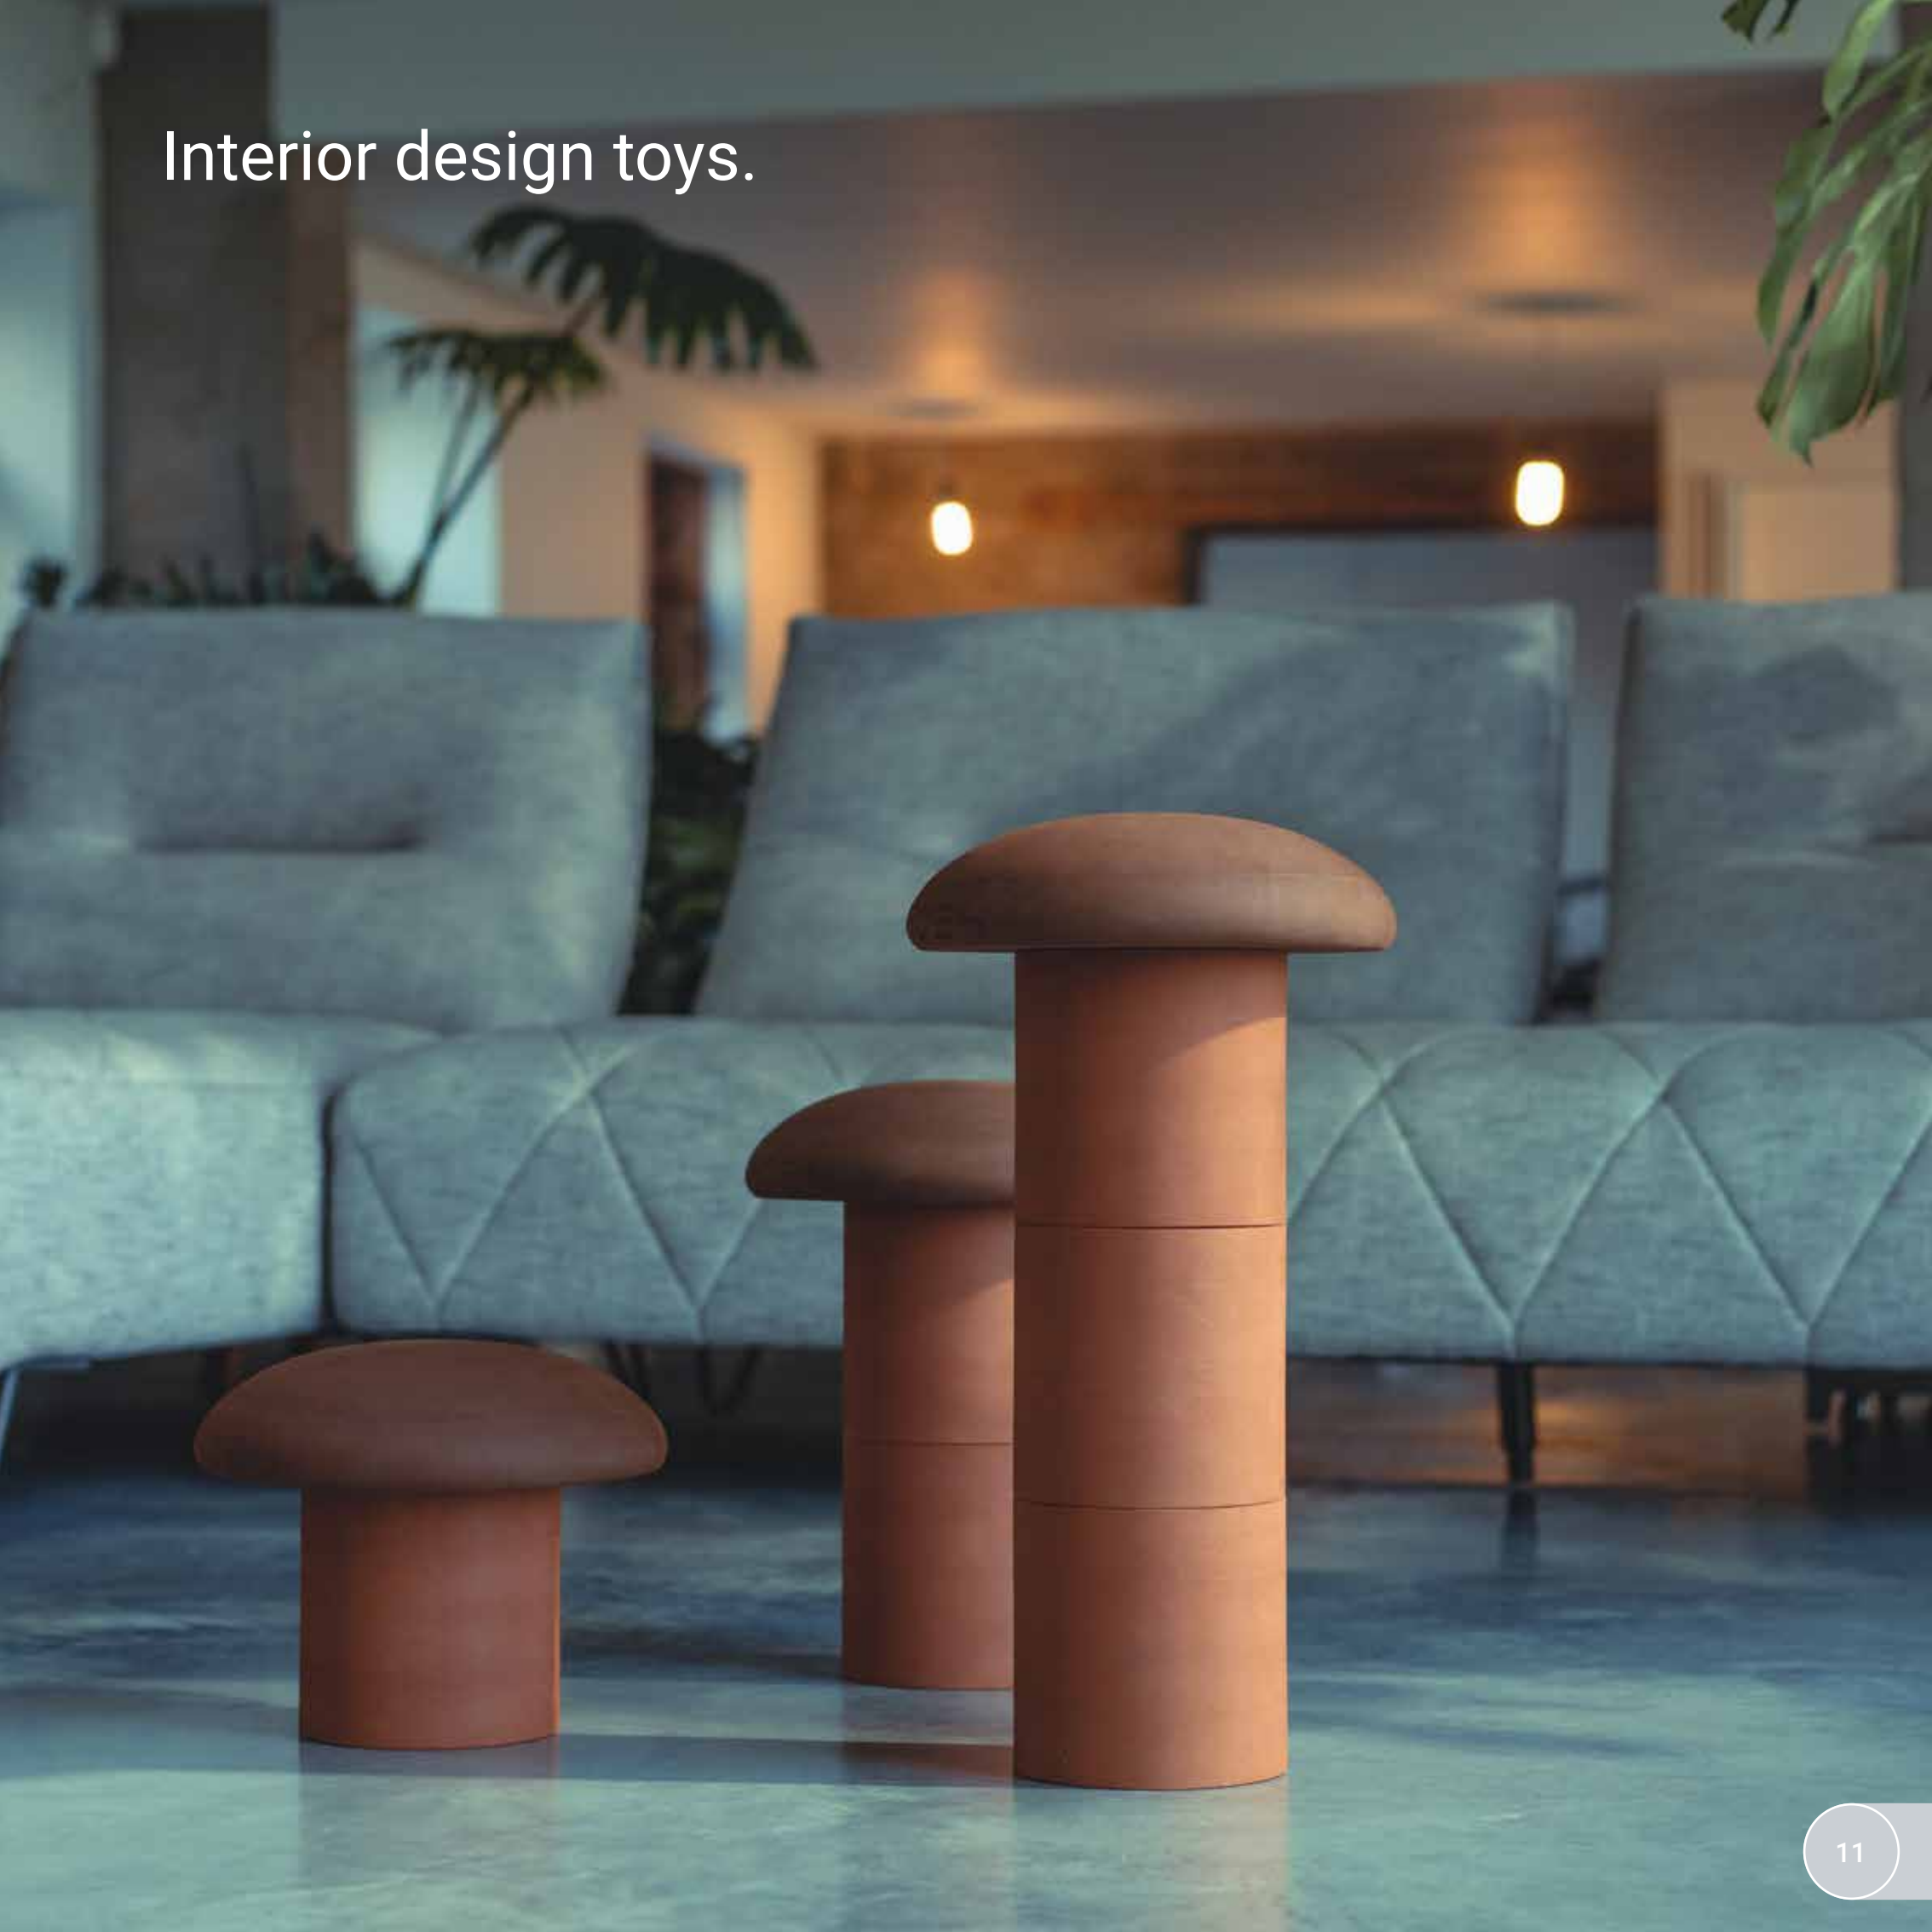

Interior design toys.