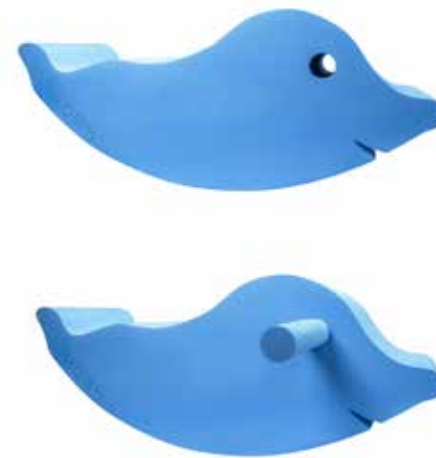

MOES DOLPHIN BLUE

COD. MOES002

598x250x180 mm