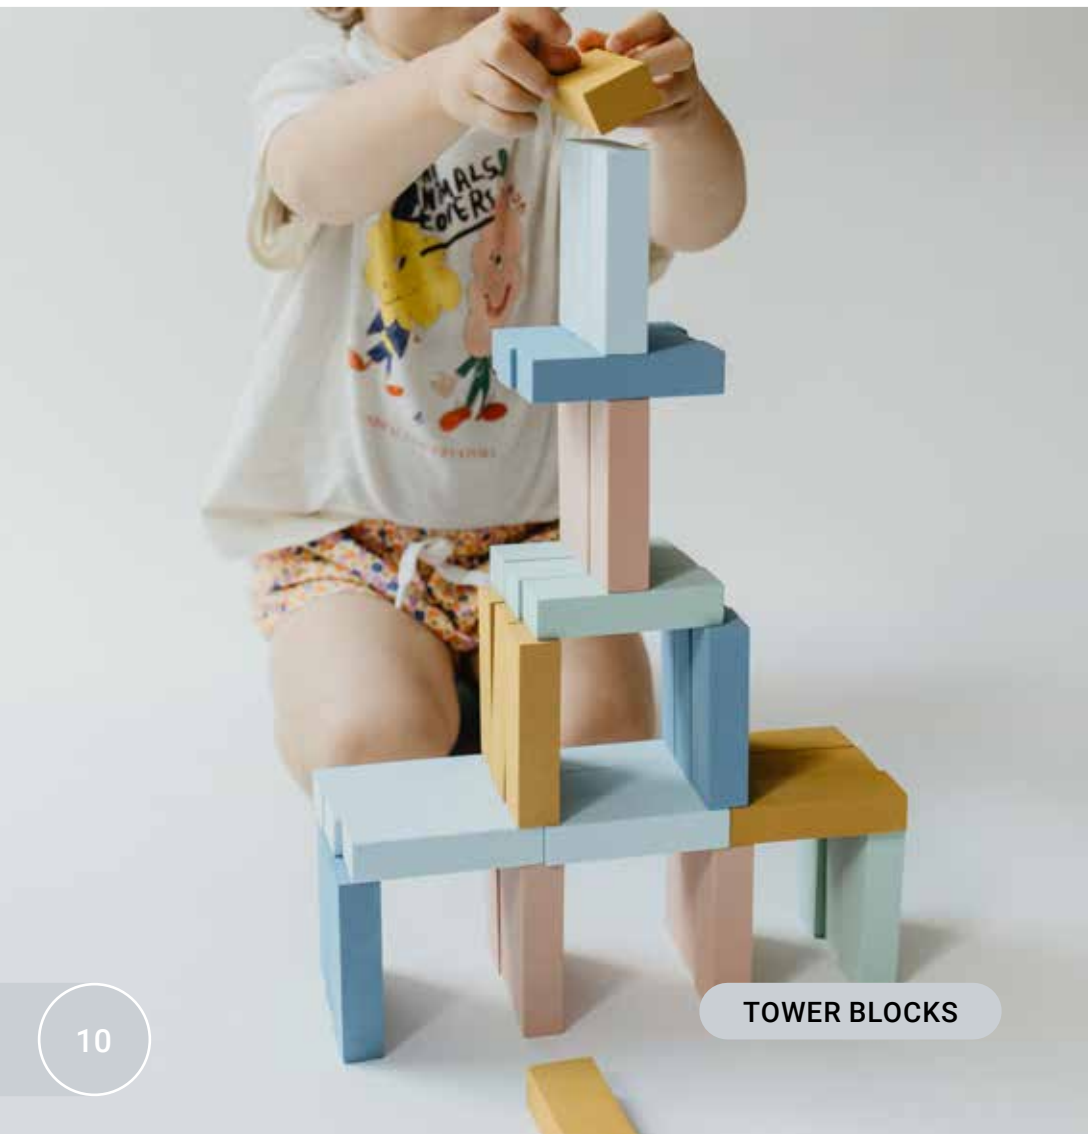

TOWER BLOCKS