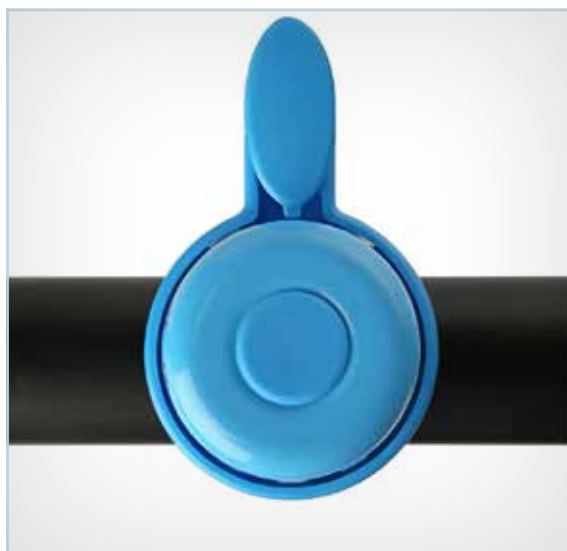

Campanello colorato da bici.

Campanello colorato da bici della linea Animal di Crazy Safety.
Basta premerlo una volta per emettere un suono squillante e nitido. Facile da usare, resistente alle intemperie.
Realizzato in silicone e pvc.